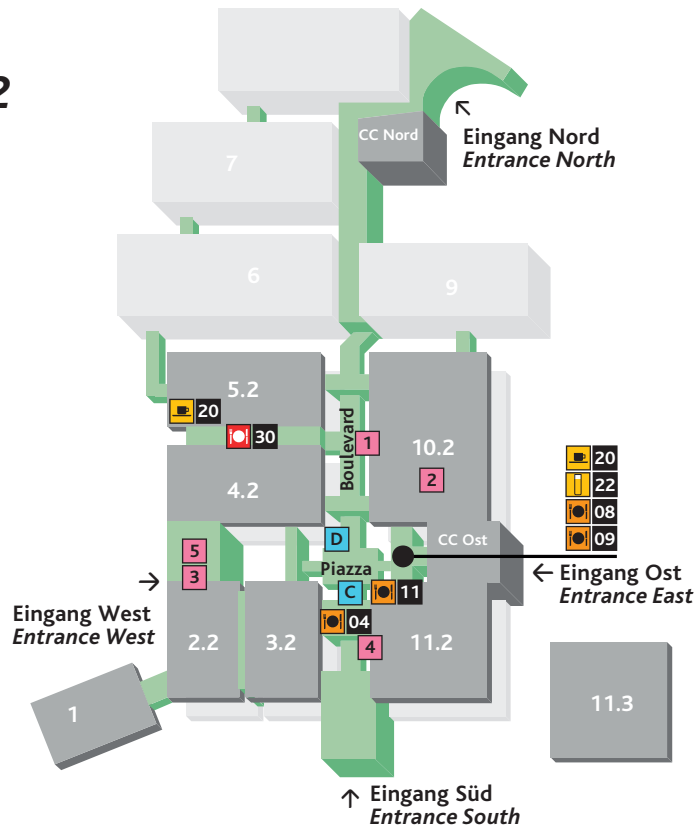

## Full Service Restaurant:

-  30 Ampère (Restaurant)  
(Bar)

- 11:00–16:00 Uhr · 11:00 a.m. to 04:00 p.m.
- 09:00–18:00 Uhr · 09:00 a.m. to 06:00 p.m.

- 11:00–16:00 Uhr · 11:00 a.m. to 04:00 p.m.
- 09:00–17:00 Uhr · 09:00 a.m. to 05:00 p.m.

## Snack Points & Bars:

-  20 Snack Point
-  20 Snack Point (Halle 3.1 West)
-  20 Snack Point (Halle 5.2 Südwest)
-  20 Snack Point (Pass. 10/11 West)

- 09:00–18:00 Uhr · 09:00 a.m. to 06:00 p.m.
- 09:00–18:00 Uhr · 09:00 a.m. to 06:00 p.m.
- 09:00–18:00 Uhr · 09:00 a.m. to 06:00 p.m.
- 08:00–18:30 Uhr · 08:00 a.m. to 06:30 p.m.

### Snack Points & Bars:

-  21 Café Fahrenheit
-  22 Kölschbar
-  24 Coffee meets Juice Bar